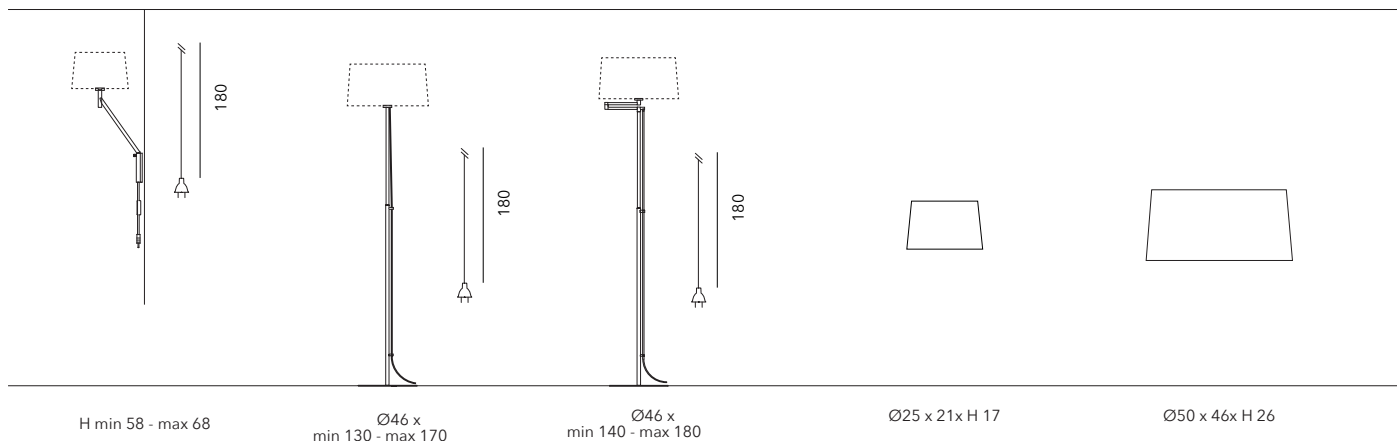

1003-92 FLOOR SHADE

Environment: Indoor - IP20

Materials: Tessuto / Fabric

1003-31

1003-10

1003-16

1003-91

1003-92